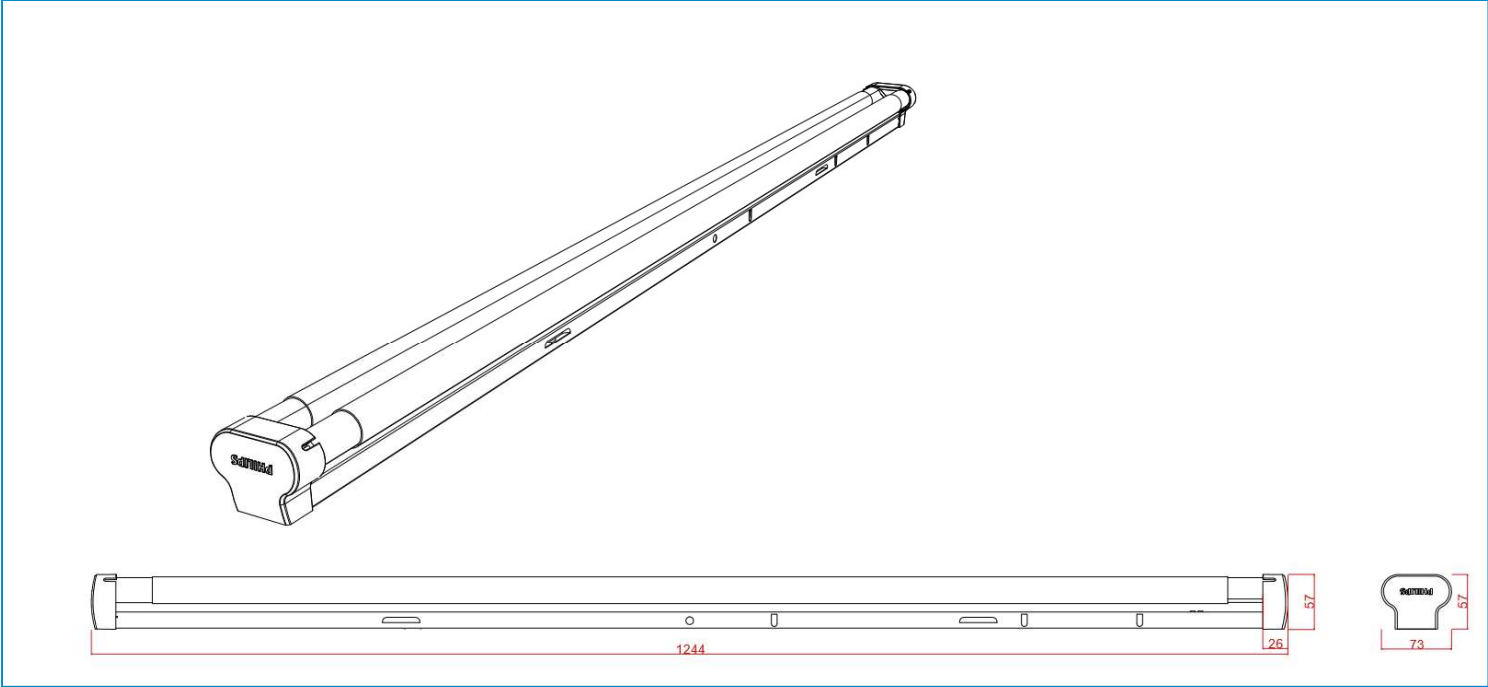

TLED Batten-TMC100

Sisesh Behuray & Yogesh Ganjewar

Professional Marketing- India

August 2018

PHILIPS

Commercial TLED Batten TMC100

Batten for TLED lamps (13w – 22W)

- Wall , Ceiling and Conduit Mounted Batten Suitable for Philips TLED lamps
- Suitable and Single and Twin lamps (T8 TLED lamps 13w -22 W)
- Inbuilt protection with Fuse
- Robust construction for a Long useful life

Product Range

TMC100 2xTLED 13-20w WH
Suitable for twin TLED lamps

TMC100 1xTLED 13-20w WH
Suitable for Single TLED lamp

Applications

1. Retail Outlets
2. Classrooms
3. In shop lighting
4. Staircases
5. Schools & Colleges
6. Back office areas
7. Community centers/ Clubs
8. SPA Saloons

Products Dimensions- Single Lamp

All Dimension in mm

Products Dimensions – Twin Lamp

All Dimension in mm

Ordering codes

12 NC	Description	Qty / Box
919815890031	TMC100 2xTLED 13-20w WH	15
919815890032	TMC100 1xTLED 13-20w WH	15
919815890150	AC100 1XTLED	15
919815890151	AC100 2xTLED	15

Mounting Instructions

Installation Instructions PHILIPS

240V IP20

PRODUCT DIMENSIONS :-

TMC100 2xTLED 13-20w WH

TMC100 1xTLED 13-20w WH

ATTENTION: Install by a qualified electrician and wired in accordance with latest IEE electrical regulations or the national requirements.