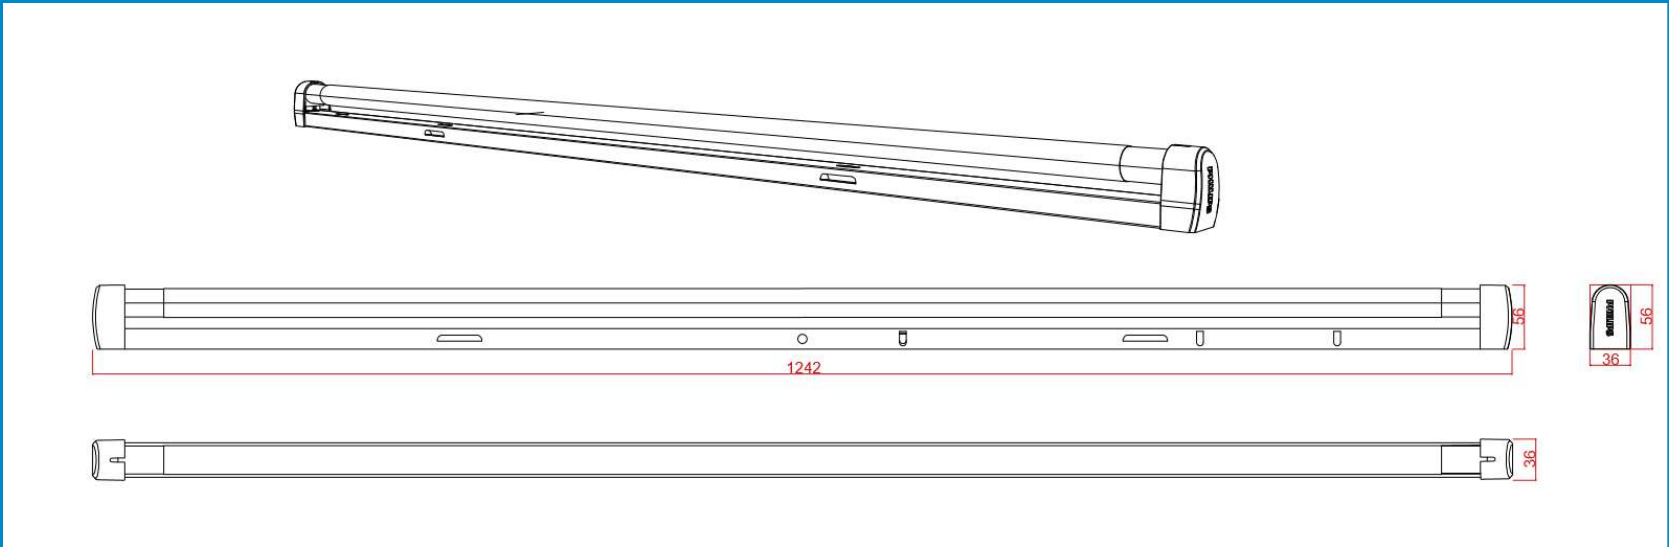

TLED Batten-TMC100

Sisesh Behuray & Yogesh Ganjewar

Professional Marketing- India

August 2018

PHILIPS

Commercial TLED Batten TMC100

Batten for TLED lamps (13w – 22W)

- Wall , Ceiling and Conduit Mounted Batten Suitable for Philips TLED lamps
- Suitable and Single and Twin lamps (T8 TLED lamps 13w -22 W)
- Inbuilt protection with Fuse
- Robust construction for a Long useful life

Product Range

TMC100 2xTLED 13-20w WH
Suitable for twin TLED lamps

TMC100 1xTLED 13-20w WH
Suitable for Single TLED lamp

Applications

1. Retail Outlets
2. Classrooms
3. In shop lighting
4. Staircases
5. Schools & Colleges
6. Back office areas
7. Community centers/ Clubs
8. SPA Saloons

Products Dimensions- Single Lamp

All Dimension in mm

Products Dimensions – Twin Lamp

All Dimension in mm

Ordering codes

12 NC	Description	Qty / Box
919815890031	TMC100 2xTLED 13-20w WH	15
919815890032	TMC100 1xTLED 13-20w WH	15
919815890150	AC100 1XTLED	15
919815890151	AC100 2xTLED	15

Mounting Instructions

Installation Instructions PHILIPS

240V IP20

PRODUCT DIMENSIONS :-

TMC100 2xTLED 13-20w WH

TMC100 1xTLED 13-20w WH

ATTENTION: Install by a qualified electrician and wired in accordance with latest IEE electrical regulations or the national requirements.